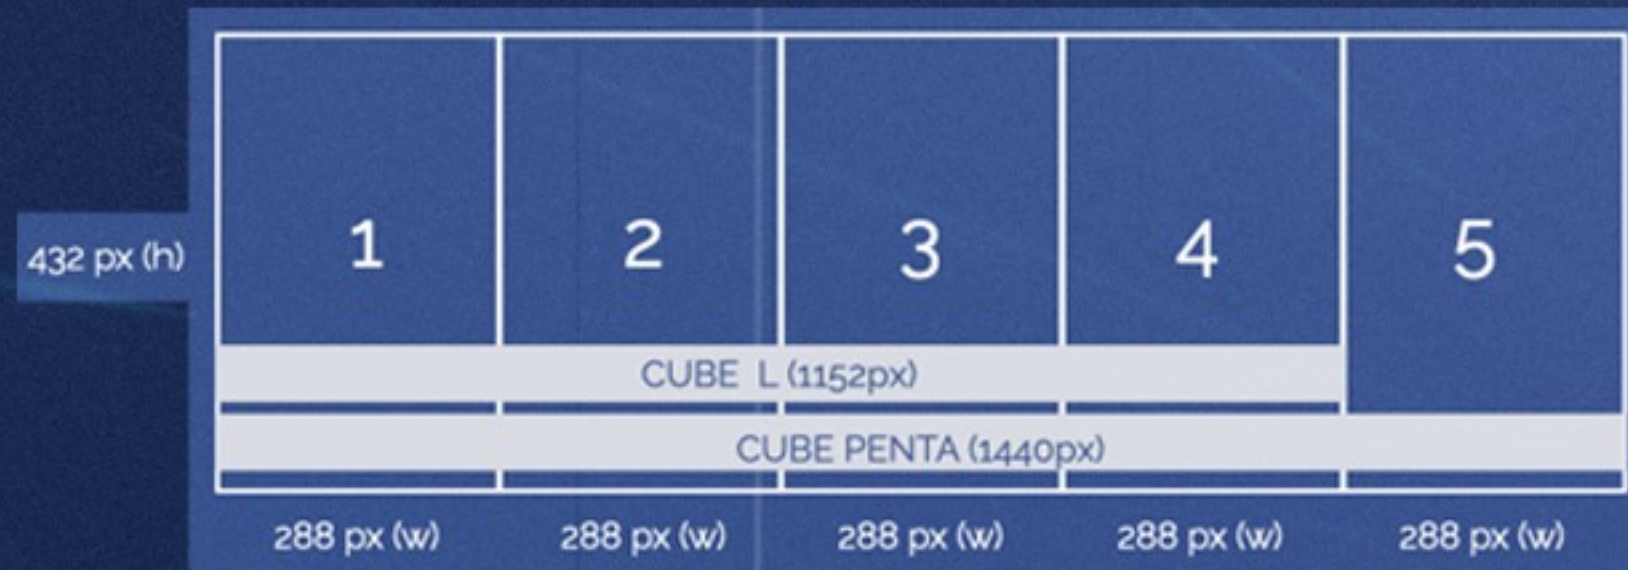

1) DIGICUBE allows you to stream a single video simultaneously on all four faces or four different videos on 4 different faces, again at the same time. The screens are synced and they work together with a specific technique that allows the images to transfer on to each screen. As for this reason, the video planned to be displayed at DIGICUBEs must be rendered as a single video.

(If planned for DIGICUBE Penta, it must have five images designed side by side to each other.*)