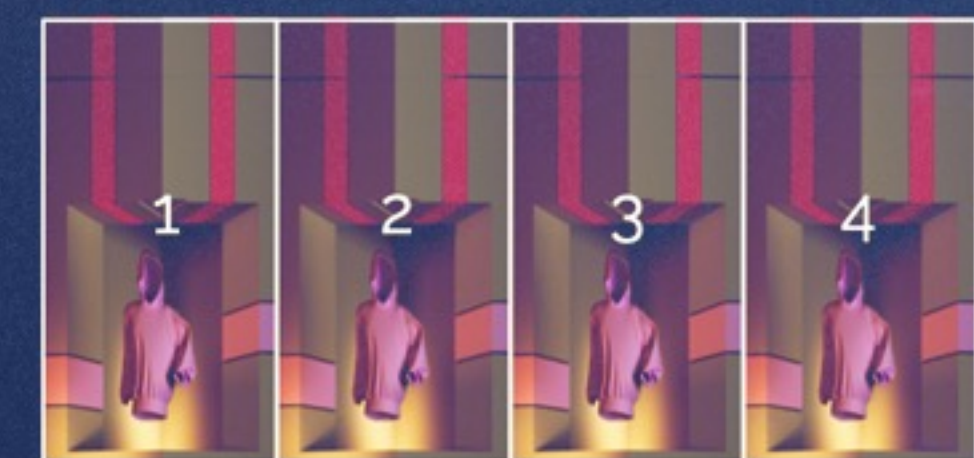

Total Face Pixel **1728w x 720h** (Total facade dimension **432x4=1728**)

CUBE PENTA☒

Face Pixel **288w x 432h** (Each singular screen)☒

Total Face Pixel **1440w x 432h** (Total facade dimension **288x5=1440**)

1) DIGICUBE allows you to stream a single video simultaneously on all four faces or four different videos on 4 different faces, again at the same time. The screens are synced and they work together with a specific technique that allows the images to transfer on to each screen. As for this reason, the video planned to be displayed at DIGICUBEs must be rendered as a single video.

(If planned for DIGICUBE Penta, it must have five images designed side by side to each other.*)

In order to create 3D videos, a single video is prepared with the appropriate features and sizes.

When different videos are required to be streamed on the screens or when the same video is wanted to be displayed as a whole on every screen, the videos are combined side by side on all screens, and a single video is prepared with the appropriate features and sizes.