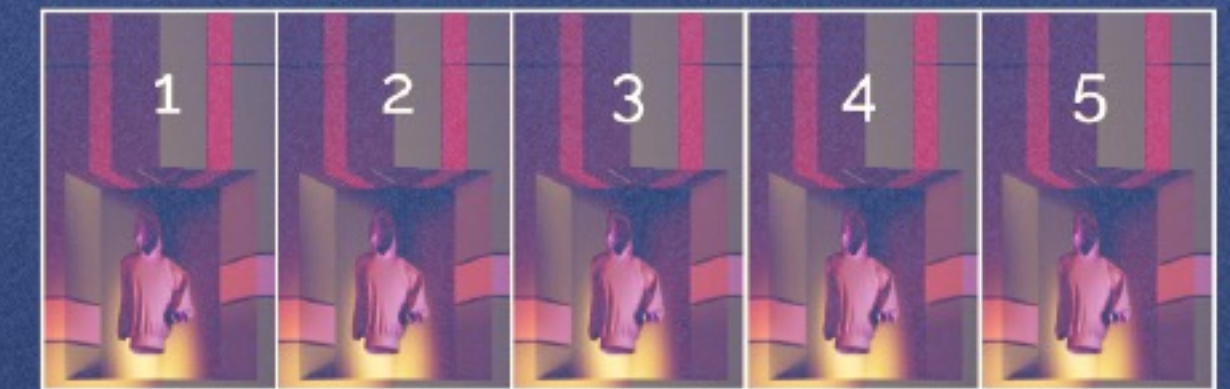

Total Face Pixel **1728w x 720h** (Total facade dimension **432x4=1728**)

CUBE PENTA☒

Face Pixel **288w x 432h** (Each singular screen)☒

Total Face Pixel **1440w x 432h** (Total facade dimension **288x5=1440**)

1) DIGICUBE allows you to stream a single video simultaneously on all four faces or four different videos on 4 different faces, again at the same time. The screens are synced and they work together with a specific technique that allows the images to transfer on to each screen. As for this reason, the video planned to be displayed at DIGICUBEs must be rendered as a single video.

(If planned for DIGICUBE Penta, it must have five images designed side by side to each other.*)

In order to create 3D videos, a single video is prepared with the appropriate features and sizes.

When different videos are required to be streamed on the screens or when the same video is wanted to be displayed as a whole on every screen, the videos are combined side by side on all screens, and a single video is prepared with the appropriate features and sizes.